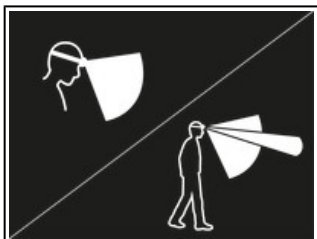

Universe	Sport
Type	Lighting
Category	Headlamps
Subcategory	ADVANCED Headlamps

Hybrid
CONCEPT®

ARIA 2 RGB

Designed for activities where stealth is key (such as hunting, fishing, and nature watching), the ARIA 2 RGB headlamp provides 450-lumen brightness and a mixed beam for comfortable proximity lighting and movement. Waterproof and easy to use with a single button, it also features red, green, and blue lighting to preserve night vision, facilitate map-reading, help identify animal tracks, and improve visibility in water. ARIA 2 RGB comes with three standard batteries and is also compatible with the CORE rechargeable battery, with its HYBRID CONCEPT design.

Wide, uniform beam so you can comfortably see up-close or at your feet, and mixed beam (flood and focused) providing proximity and distance vision for movement.

Color lighting preserves night vision and stealth, facilitates map-reading, helps identify traces of blood, and improves visibility in water.