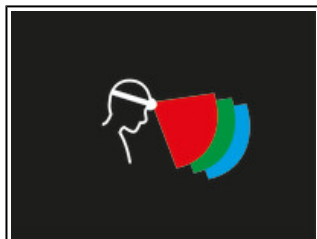

Universe	Sport
Type	Lighting
Category	Headlamps
Subcategory	ADVANCED Headlamps

Hybrid
CONCEPT®

ARIA 2 RGB

Designed for activities where stealth is key (such as hunting, fishing, and nature watching), the ARIA 2 RGB headlamp provides 450-lumen brightness and a mixed beam for comfortable proximity lighting and movement. Waterproof and easy to use with a single button, it also features red, green, and blue lighting to preserve night vision, facilitate map-reading, help identify animal tracks, and improve visibility in water. ARIA 2 RGB comes with three standard batteries and is also compatible with the CORE rechargeable battery, with its HYBRID CONCEPT design.

Wide, uniform beam so you can comfortably see up-close or at your feet, and mixed beam (flood and focused) providing proximity and distance vision for movement.

Color lighting preserves night vision and stealth, facilitates map-reading, helps identify traces of blood, and improves visibility in water.