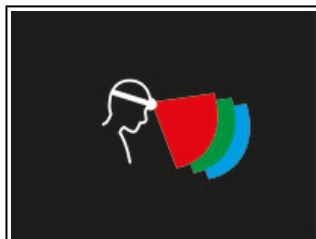

Universe	Sport
Type	Lighting
Category	Headlamps
Subcategory	DISCOVER Headlamps

Hybrid
CONCEPT®

ARIA 1 RGB

Designed for activities where stealth is key (such as hunting, fishing, and nature and animal watching), the ARIA 1 RGB headlamp provides 350-lumen brightness and a flood beam for comfortable proximity lighting. Waterproof and easy to use with a single button, it also features red, green, and blue lighting to preserve night vision, facilitate map-reading, help identify animal tracks, and improve visibility in water. ARIA 1 RGB comes with three standard batteries and is also compatible with the CORE rechargeable battery, with its HYBRID CONCEPT design.

Wide, uniform beam so you can comfortably see up-close or at your feet.

Color lighting preserves night vision and stealth, facilitates map-reading, helps identify traces of blood, and improves visibility in water.