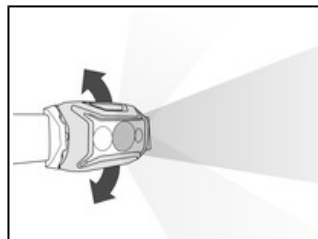

## ACTIK® CORE

ACTIK® with a rechargeable battery! The ideal rechargeable headlamp to extend your dynamic outdoor activities. Casting 600 lumens, ACTIK® CORE provides powerful and comfortable lighting to go with you when you're running, trekking, or mountaineering. Its phosphorescent reflector makes it easy to find in the dark and red lighting keeps you from blinding those around you when you're with a group. ACTIK® CORE comes with the CORE rechargeable battery and also works with three standard batteries, thanks to its HYBRID CONCEPT design.

Mixed beam (flood and focused) allows for proximity and distance vision for movement.

The plate allows you to easily orient the lamp in desired direction.

HYBRID CONCEPT design: ACTIK® CORE comes with the CORE rechargeable battery and also works with three AAA/LR03 batteries. The headlamp automatically detects the energy source and adjusts lighting performance.